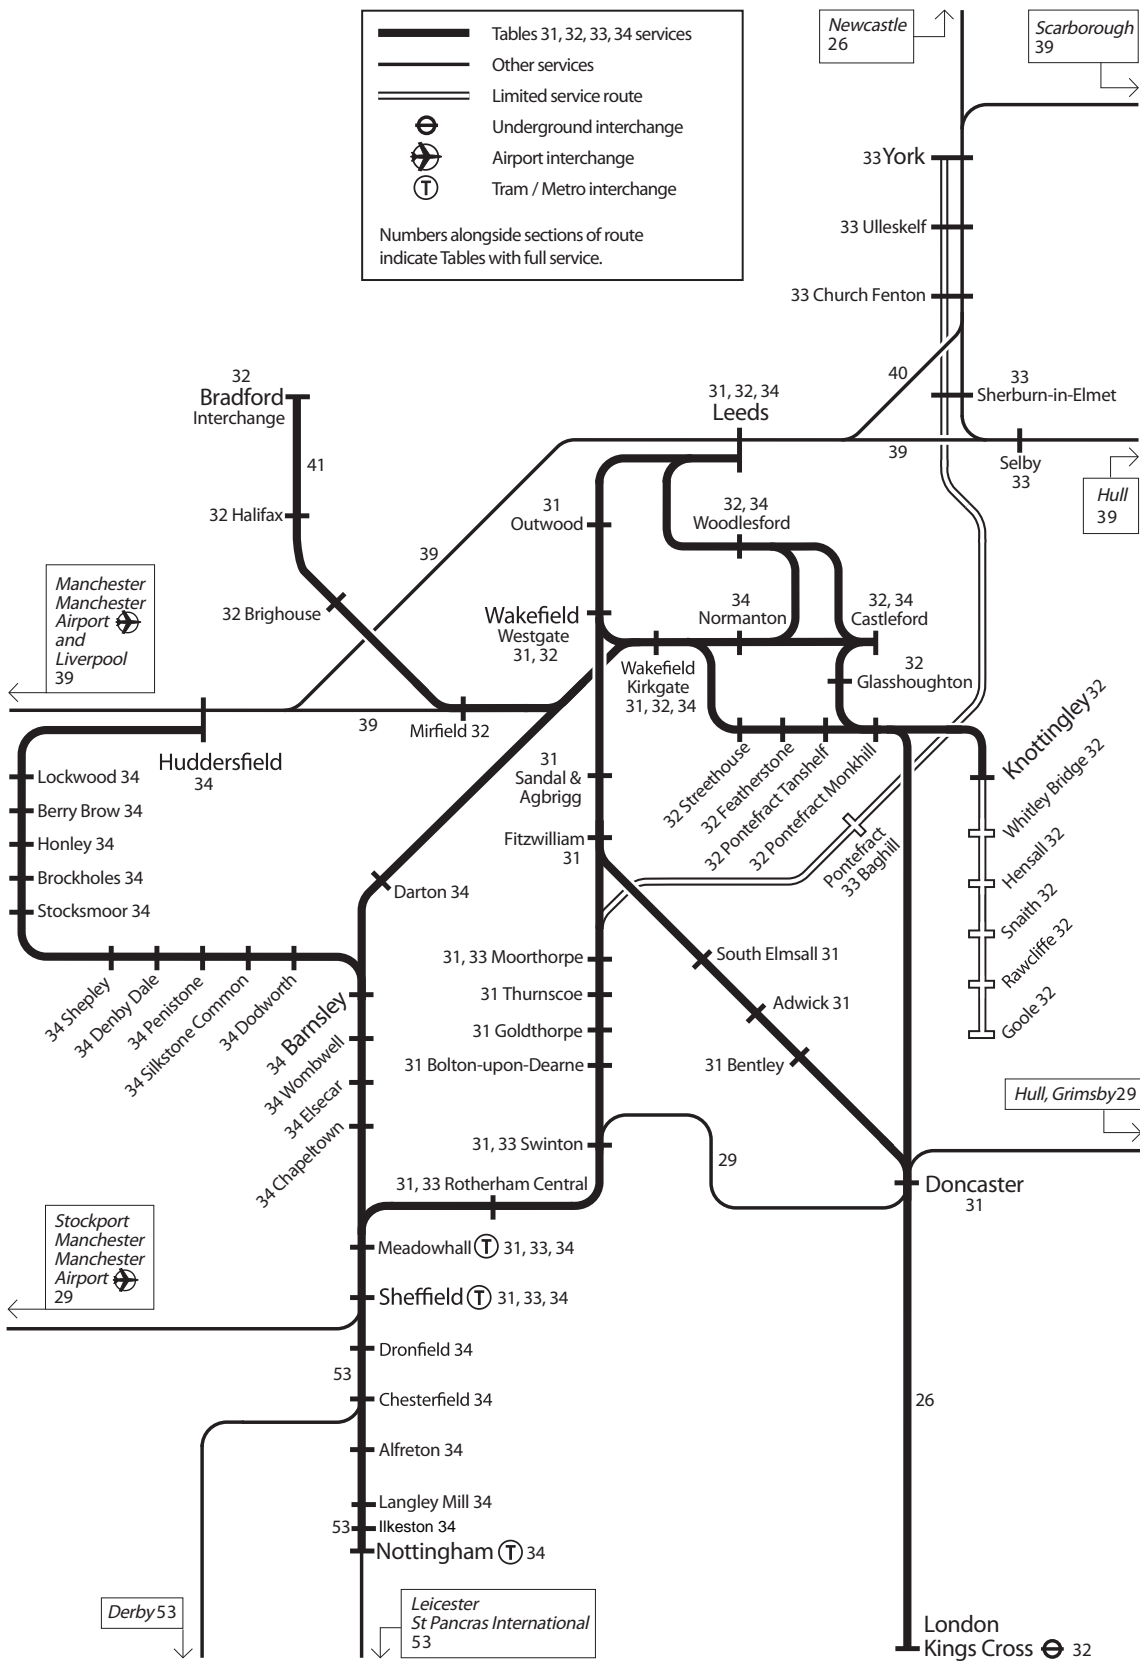

# Network Diagram for Tables 31, 32, 33, 34

**TOCs operating on this network - Northern (NT), East Coast (GR), Cross Country (XC), Grand Central (GC), East Midlands Trains (EM), First TransPennine Express (TP)**

©2013 Network Rail  
December 2015 Edition  
All Rights Reserved